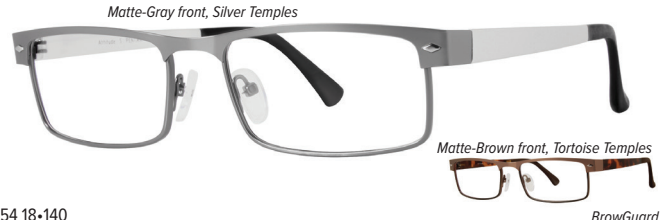

ALPHA

Size 49 20-130 | 51 20-135
Color Brown | Gunmetal
Temple Standard
Side Shields Alpha BrowGuard

Size 49 51
A 49.2 51.0
B 32.5 35.0
ED 50.4 52.4

Stainless Steel ATTITUDE 3

Size 52 18-135 | 54 18-140
Color Moss/Dark Gunmetal | Burgundy/Silver
Temple Spring Hinge
Side Shields ATT3 BrowGuard

Size 52 54
A 52.2 54.8
B 33.6 34.6
ED 53.7 55.7

Grooved Lenses REQUIRED

Stainless Steel ATTITUDE 4

Size 53 18-135
Color Blue/Silver | Black/Silver
Temple Spring Hinge
Side Shields ATT4 BrowGuard

Size 53
A 53.1
B 32.8
ED 54.3

Grooved Lenses REQUIRED

Stainless Steel ATTITUDE 5

Size 54 18-140
Color Matte-Gray front, Silver Temples
 Matte-Brown front, Tortoise Temples
Temple Spring Hinge
Side Shields ATT5 BrowGuard

Size 54
A 53.5
B 30.0
ED 54.7